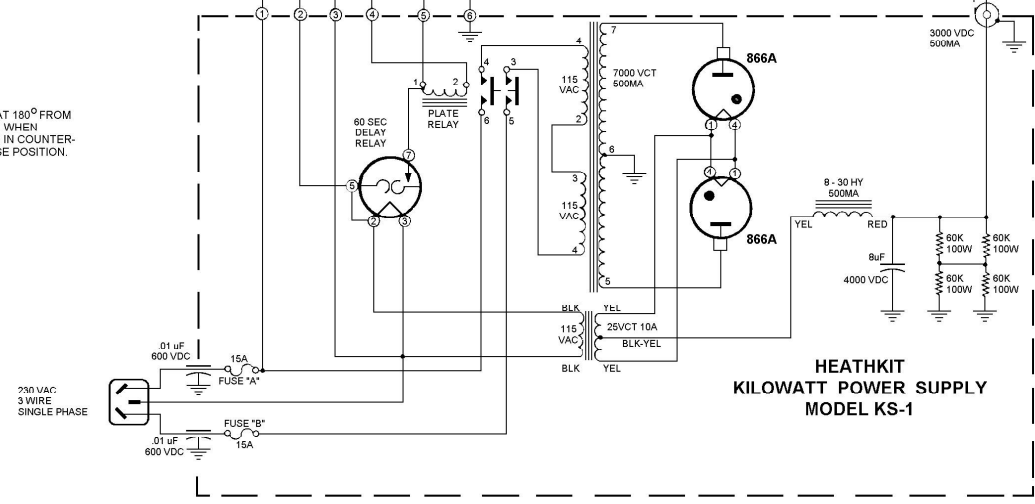

SHAFT FLAT 180° FROM TERMINAL 1 WHEN SWITCH IS IN COUNTER-CLOCKWISE POSITION.

HEATHKIT KILOWATT LINEAR AMPLIFIER MODEL KL-1

HEATHKIT KILOWATT POWER SUPPLY MODEL KS-1