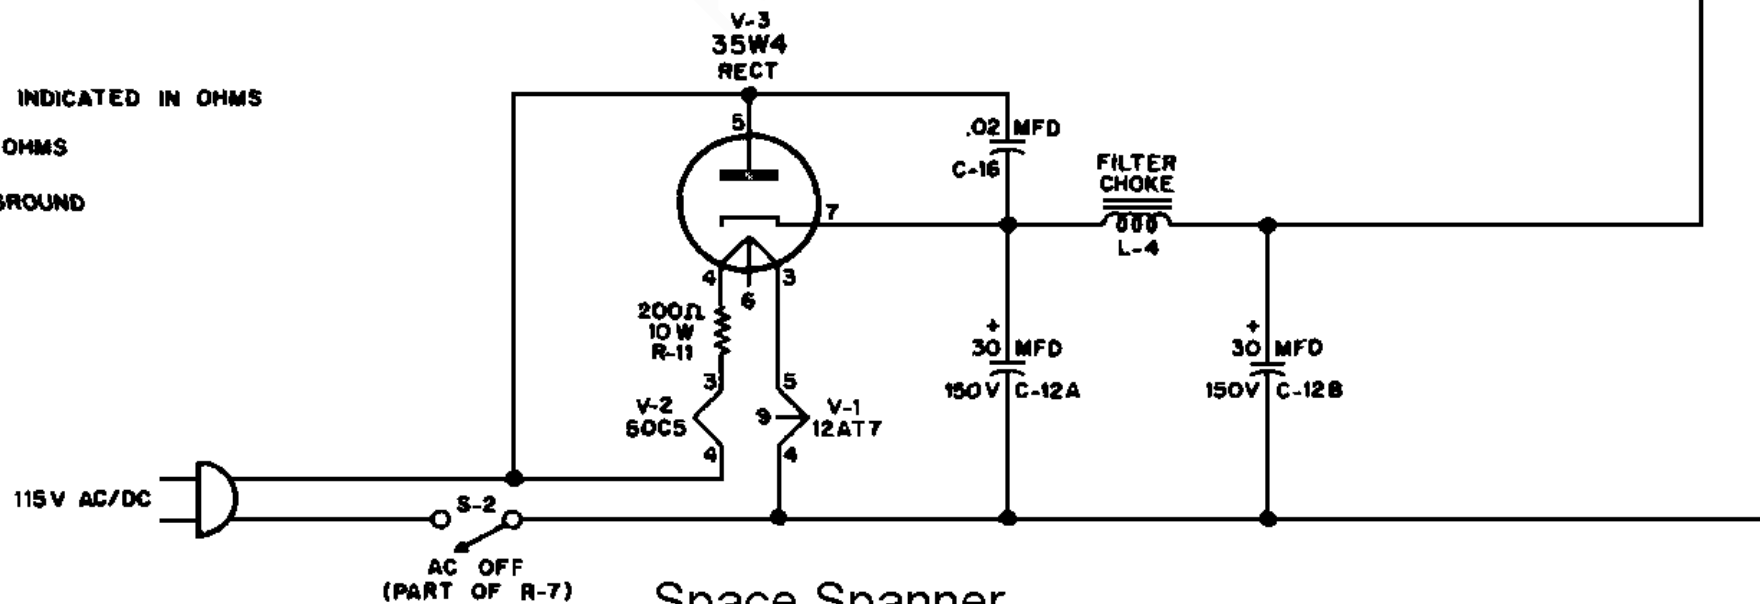

ALL RESISTORS INDICATED IN OHMS  
 K=1,000 OHMS  
 MEG=1,000,000 OHMS

 = CHASSIS GROUND

Space Spanner